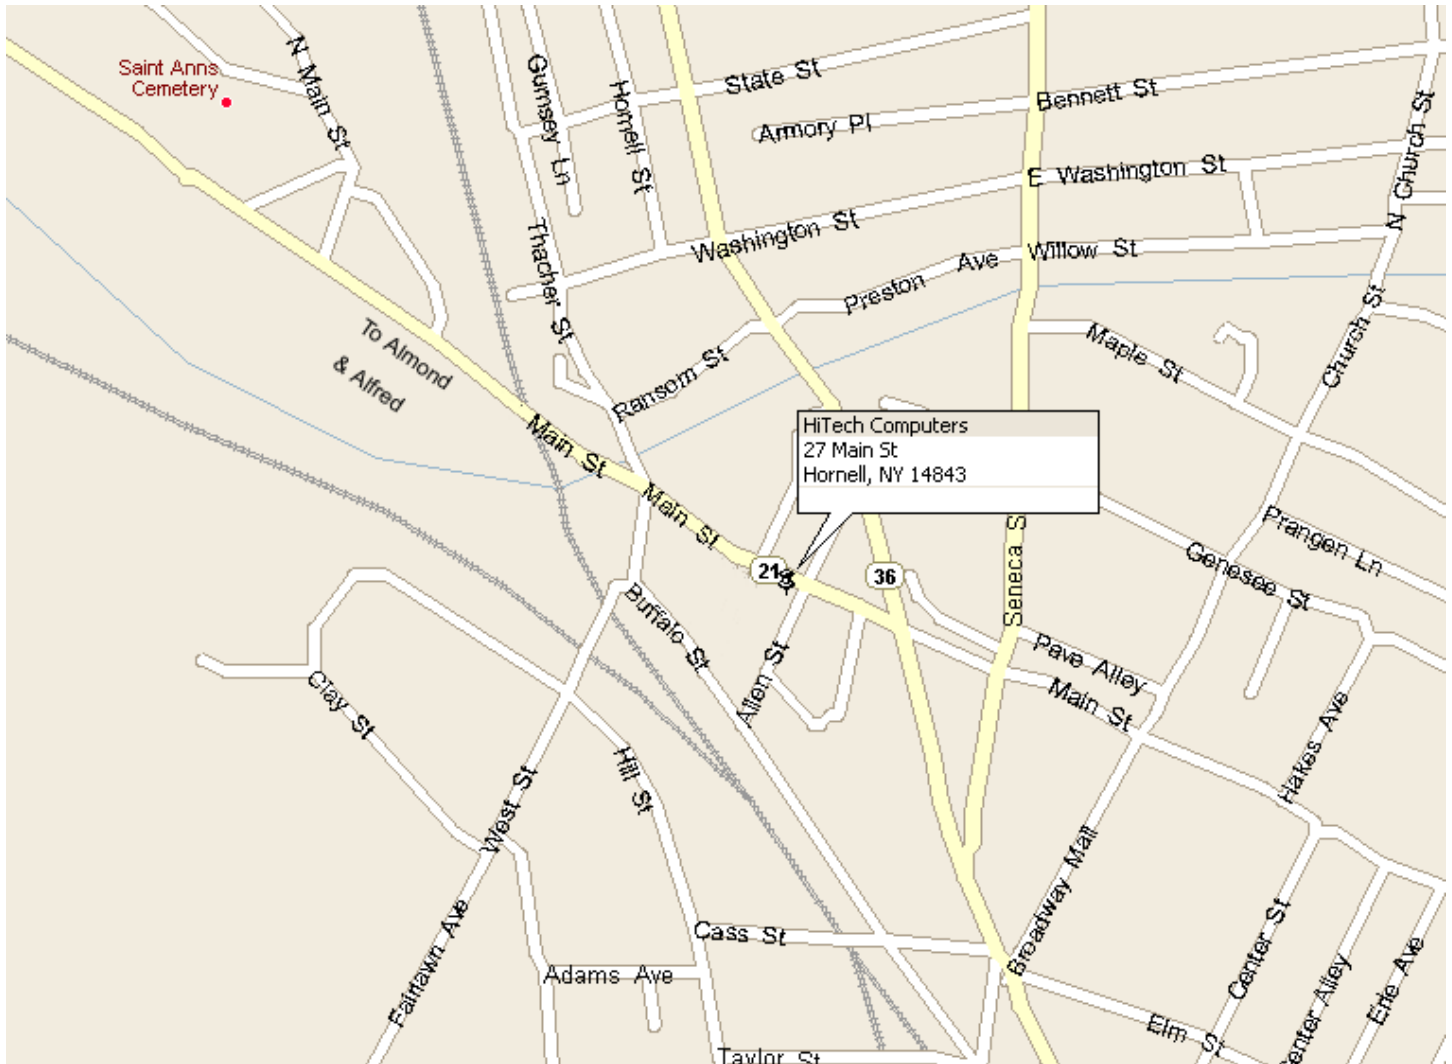

Map to
HiTech Computers
Your Total PC Solution

Phone: 607-324-3209
www.HiTechCS.Com
Bob@HiTechCS.Com

Map To HiTech Computers at 27 Main Street – Hornell, New York

From I-86:

Take Exit 34 South to Main St Hornell. Turn Right at Friendly's Restaurant go 1 block and Turn Left at Allen St for HiTech Computers off street parking (on corner across from Convenient).

From Alfred:

Take Rte 21 through Almond into Main St Hornell. Turn Right on Allen St for HiTech Computers off street parking (on corner across from Convenient).

From Canisteo:

Take Rte 36 to Main St Hornell Turn Left at Friendly's Restaurant go 1 block and Turn Left at Allen St for HiTech Computers off street parking (on corner across from Convenient).