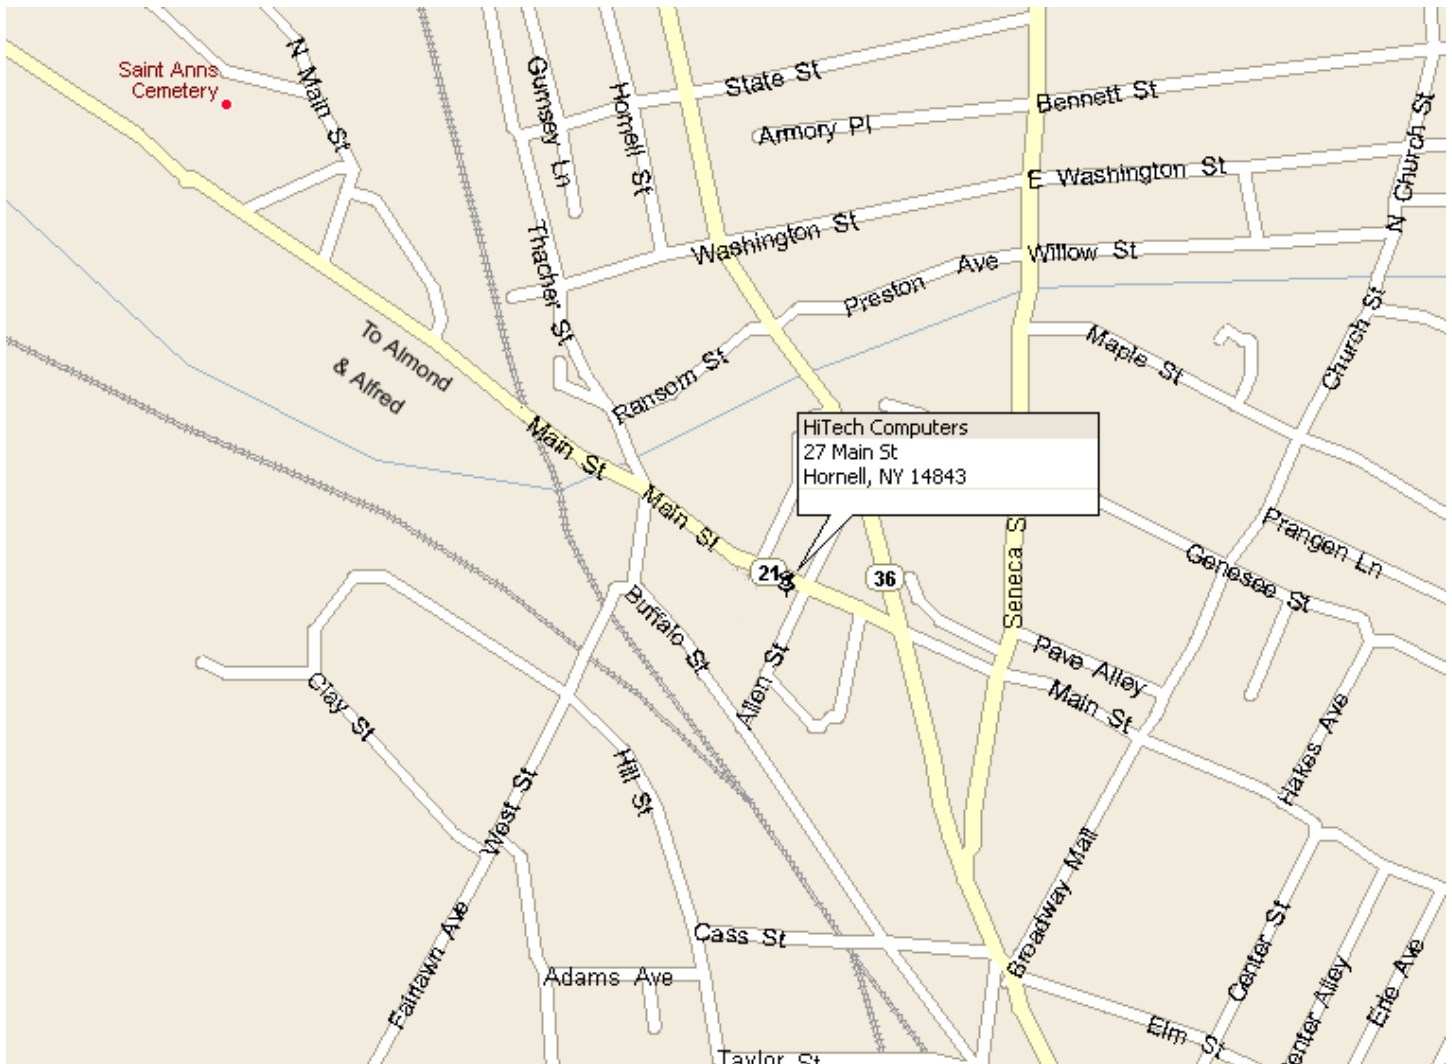

## Map To HiTech Computers at 27 Main Street – Hornell, New York

From I-86:

Take Exit 34 South to Main St Hornell. Turn Right at Friendly's Restaurant go 1 block and Turn Left at Allen St for HiTech Computers off street parking (on corner across from Convenient).

From Alfred:

Take Rte 21 through Almond into Main St Hornell. Turn Right on Allen St for HiTech Computers off street parking (on corner across from Convenient).

From Canisteo:

Take Rte 36 to Main St Hornell Turn Left at Friendly's Restaurant go 1 block and Turn Left at Allen St for HiTech Computers off street parking (on corner across from Convenient).